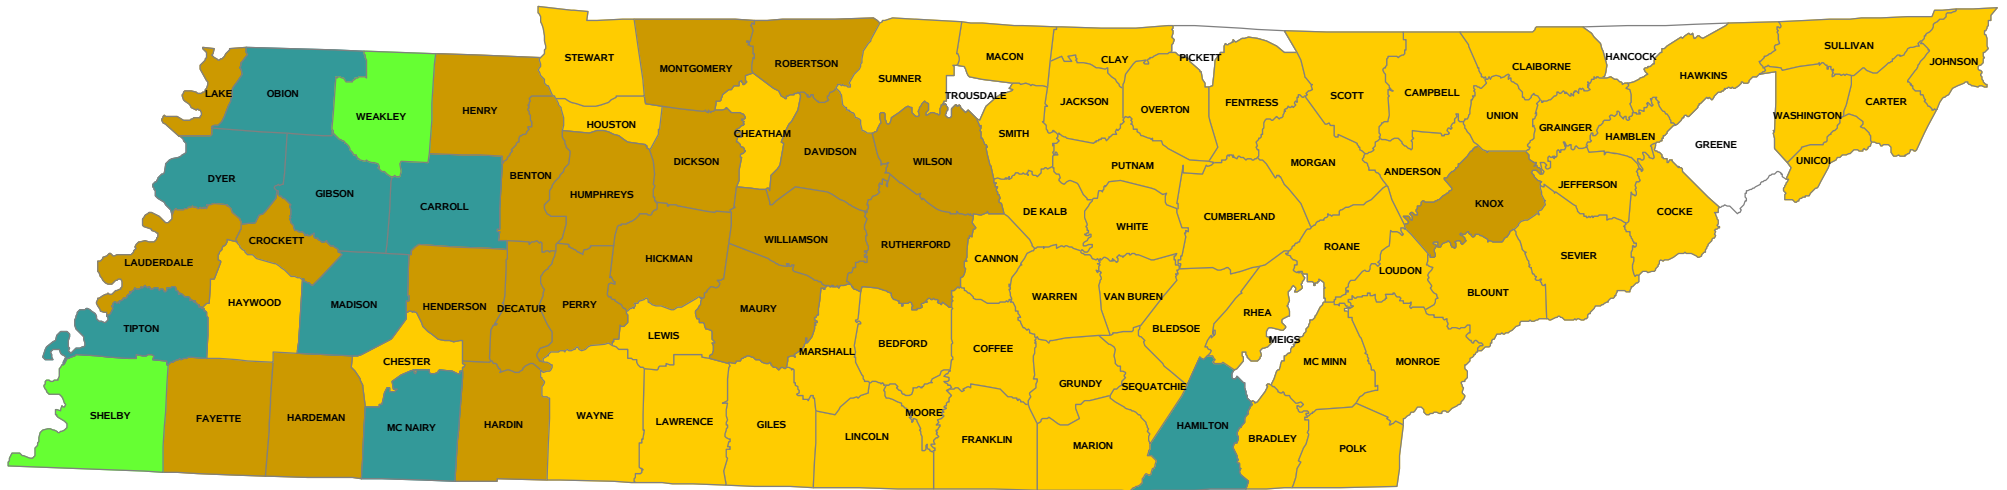

# THE UNIVERSITY OF TENNESSEE AT MARTIN ENROLLMENT BY GEOGRAPHIC DISTRIBUTION Fall 2023

**TN Residents: 6,350    Residents of Other States: 566    International Students: 34**

Enrollment     1 to 49     50 to 199     200 to 499     500 or Above